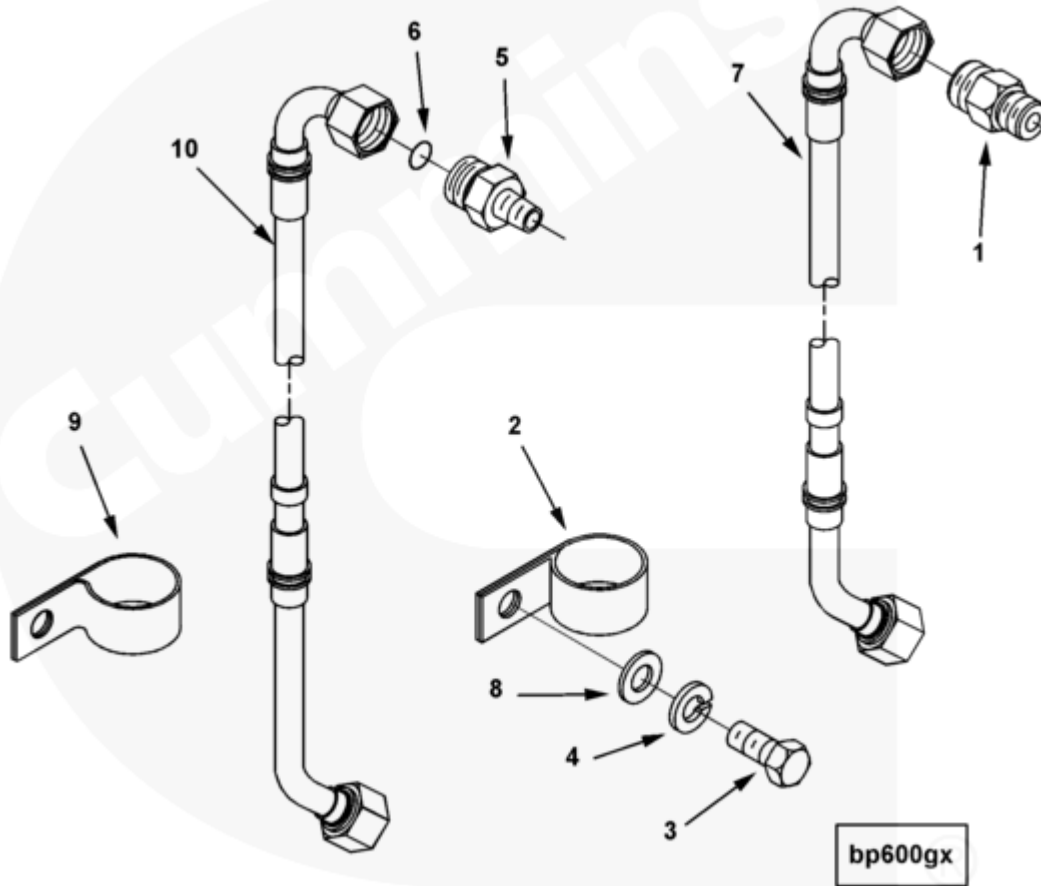

Parts Catalog - Option Detail

Electronic Parts Catalog - Option Detail				
Option	Group	Graphic	Film Card	Date
BP6110-05	10.06.1	bp600gx	K38	24-APR-06
Engines	GTA38, K38, KTA38GC CM558, QSK38 CM2150 K106, QSK38 CM2150 MCRS, QSK38 CM850 MCRS			

©Cummins Inc

[SMALL](#) | [MEDIUM](#) | [LARGE](#)

Cart	Ref No	Part Number	Part Description	Required	Remarks
View My Cart					
		BP6110-05	Turbocharger Oil Hose		
		3628534	Turbocharger Oil Hose	2	
<input type="checkbox"/>		3634685	Male Union	1	
	1	3634687	Male Union	1	

<input type="checkbox"/>		3037537	O-Ring Seal	1	
<input type="checkbox"/>	2	3629452	Clip	2	
		3638283	Turbocharger Supply Hose	1	
<input type="checkbox"/>	3	S 109	Hexagon Head Cap Screw	1	3/8 - 16 x 7/8 in.
<input type="checkbox"/>	4	S 604	Lock Washer	1	3/8 in.
<input type="checkbox"/>		3634690	Male Union	1	
	5	3634692	Male Union	1	
<input type="checkbox"/>	6	3922794	O-Ring Seal	1	
<input type="checkbox"/>	7	3638282	Flexible Hose	1	
<input type="checkbox"/>	8	3628902	Plain Washer	2	
<input type="checkbox"/>	9	3175058	Clip	4	
		3629689	Flexible Hose	1	
<input type="checkbox"/>		3634690	Male Union	1	
	5	3634692	Male Union	1	
<input type="checkbox"/>	6	3922794	O-Ring Seal	1	
<input type="checkbox"/>	11	3629687	Flexible Hose	1	